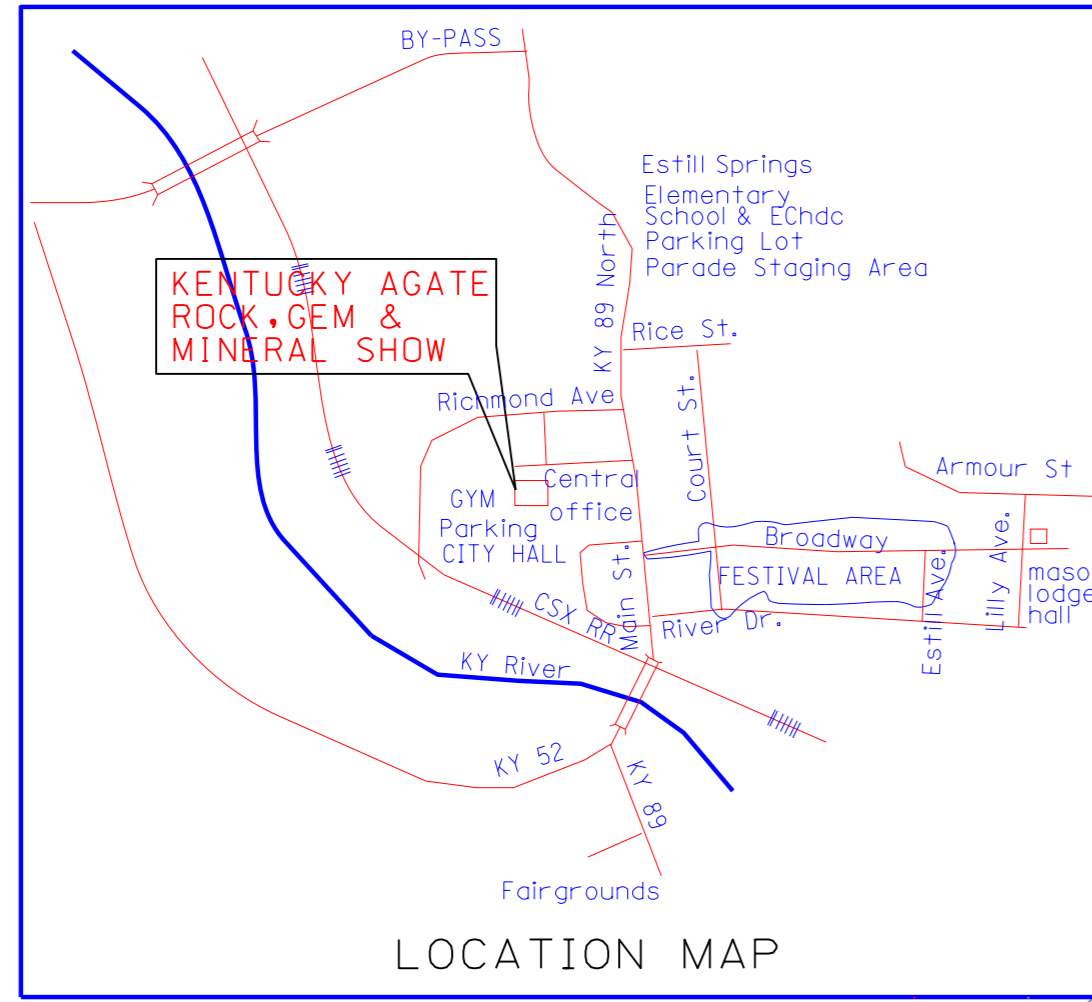

IRVINE MOUNTAIN MUSHROOM FESTIVAL IRVINE KENTUCKY 2022

LOCATION MAP

- OFF SITE EVENTS**
1. AGATE HUNT TUESDAY THRU THURSDAY CENTRAL OFFICE GYM 9:00 AM-APRIL 19-21
 2. MASONIC LODGE PANCAKE BREAKFAST-SATURDAY MORNING- APRIL 23-LODGE HALL BROADWAY
 3. KENTUCKY AGATE ROCK, GEM & MINERAL SHOW - CENTRAL OFFICE GYM 253 MAIN ENTER AT REAR OF BUILDING-APRIL 22- APRIL 24

"Where the Bluegrass Kisses the Mountains"

ESTILL COUNTY FAIRGROUNDS