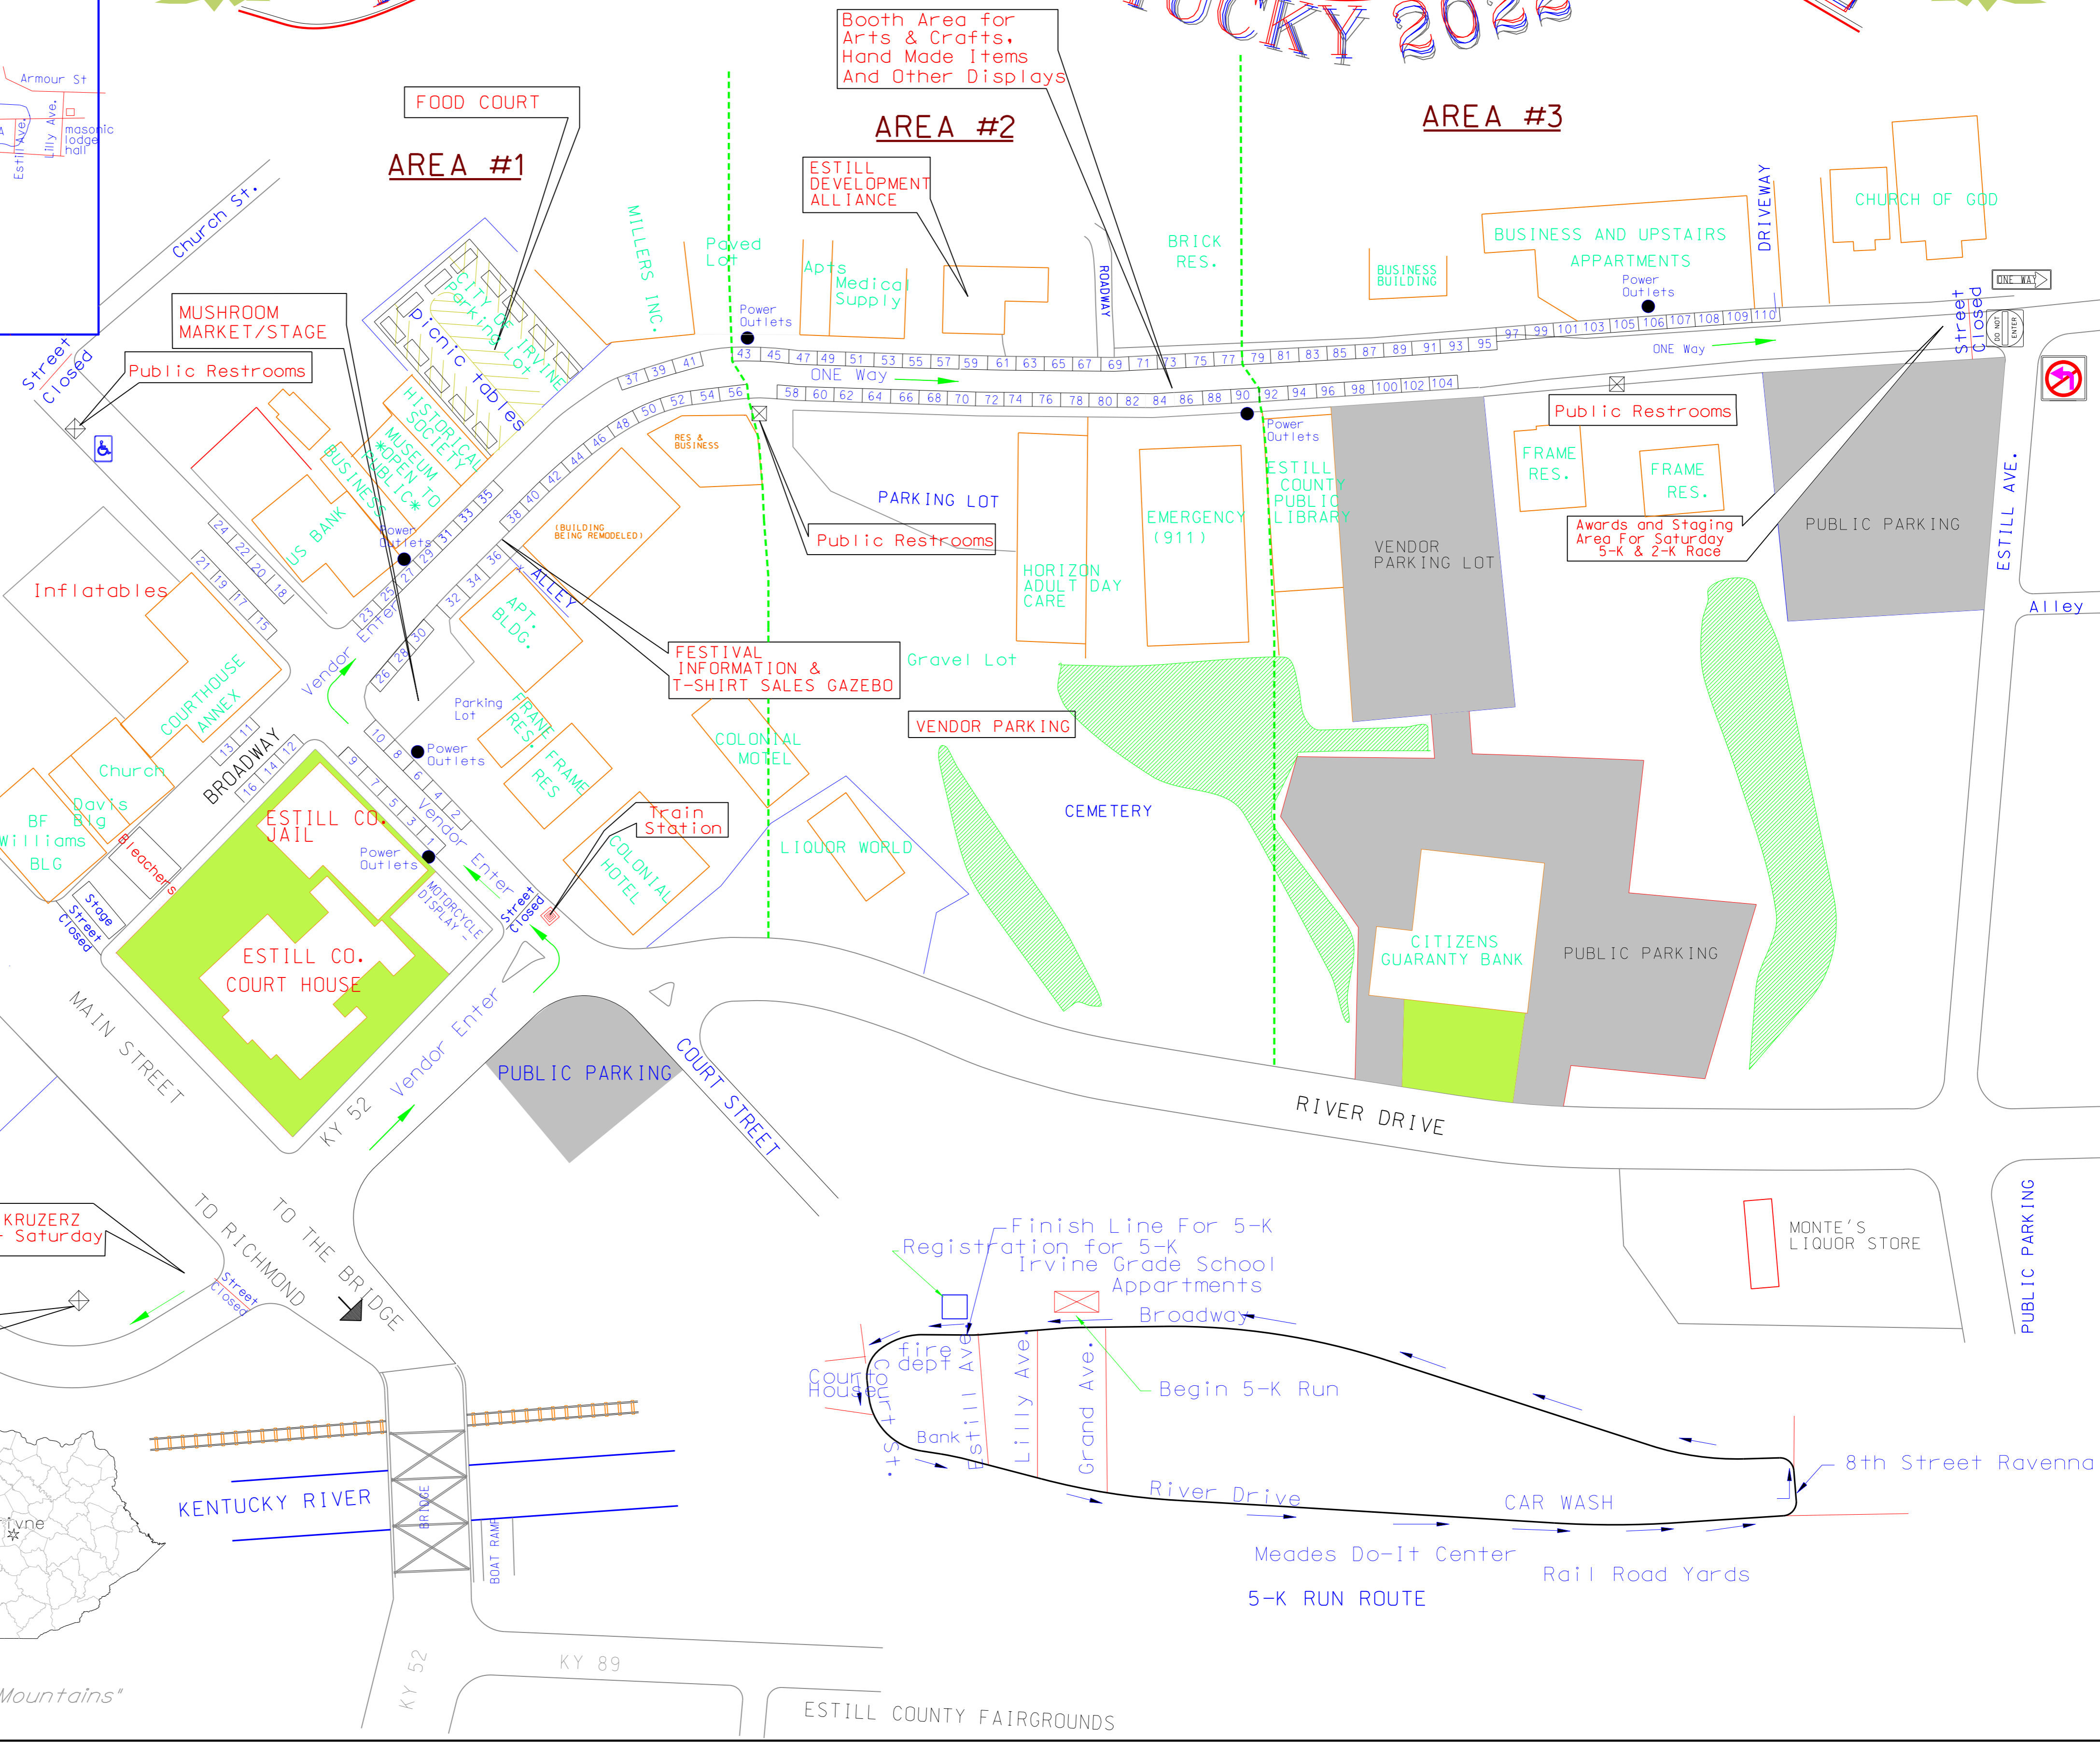

IRVINE MOUNTAIN MUSHROOM FESTIVAL IRVINE KENTUCKY 2022

LOCATION MAP

- OFF SITE EVENTS**
1. AGATE HUNT TUESDAY THRU THURSDAY CENTRAL OFFICE GYM 9:00 AM-APRIL 19-21
 2. MASONIC LODGE PANCAKE BREAKFAST-SATURDAY MORNING- APRIL 23-LODGE HALL BROADWAY
 3. KENTUCKY AGATE ROCK, GEM & MINERAL SHOW - CENTRAL OFFICE GYM 253 MAIN ENTER AT REAR OF BUILDING-APRIL 22- APRIL 24

"Where the Bluegrass Kisses the Mountains"

ESTILL COUNTY FAIRGROUNDS