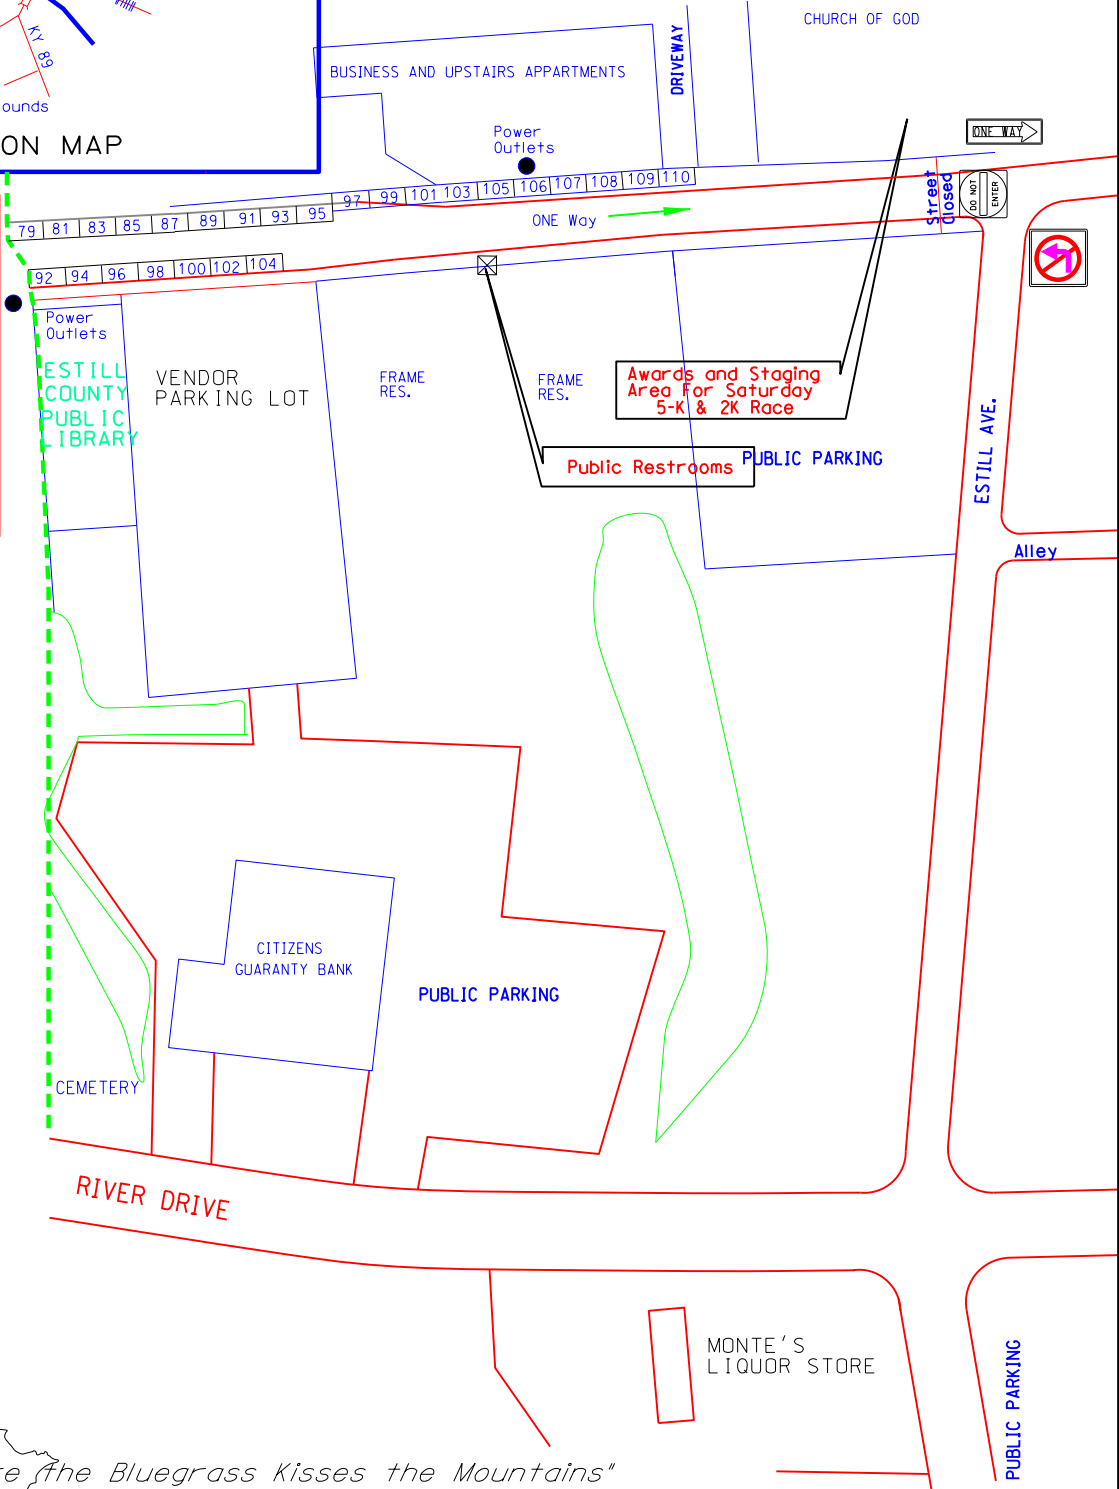

MOUNTAIN MUSHROOM FESTIVAL IRVINE, KENTUCKY

2022
AREA #3

Vendor's Map

Welcome

The City of Irvine and the Mushroom Festival Committee hopes you enjoy your visit to our city and return to visit us. We pride ourselves in having a community with picturesque scenery, friendly people and a great mountain heritage. Thank you for sharing our 2022 festival.

LOCATION MAP

- OFF SITE EVENTS**
1. AGATE HUNT TUESDAY THRU THURSDAY CENTRAL OFFICE GYM 9:00 AM-APRIL 19-21
 2. MASONIC LODGE PANCAKE BREAKFAST-SATURDAY MORNING-APRIL 23-LODGE HALL BROADWAY
 3. KENTUCKY AGATE ROCK, GEM & MINERAL SHOW - CENTRAL OFFICE GYM 253 MAIN ENTER AT REAR OF BUILDING-APRIL 22-APRIL 24

NOTES:

"Where The Bluegrass Kisses the Mountains"