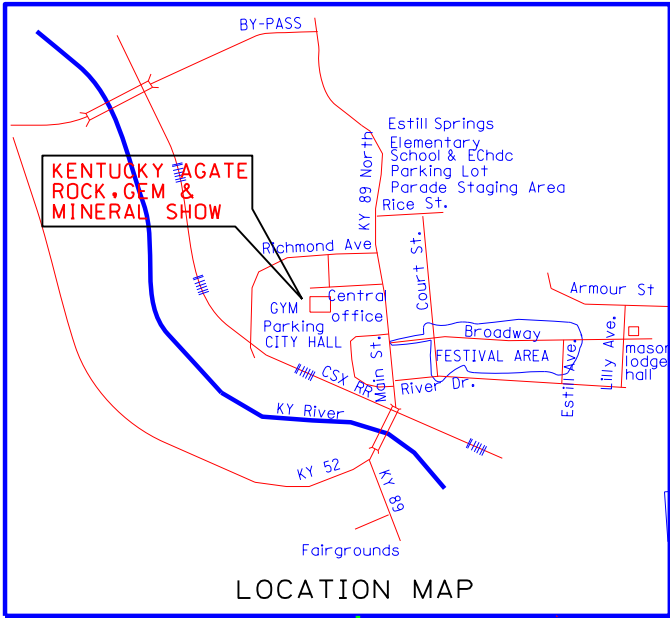

MOUNTAIN MUSHROOM FESTIVAL IRVINE, KENTUCKY

2022
AREA #3

Vendor's Map

Welcome

The City of Irvine and the Mushroom Festival Committee hopes you enjoy your visit to our city and return to visit us. We pride ourselves in having a community with picturesque scenery, friendly people and a great mountain heritage. Thank you for sharing our 2022 festival.

LOCATION MAP

- OFF SITE EVENTS**
1. AGATE HUNT TUESDAY THRU THURSDAY CENTRAL OFFICE GYM 9:00 AM-APRIL 19-21
 2. MASONIC LODGE PANCAKE BREAKFAST-SATURDAY MORNING-APRIL 23-LODGE HALL BROADWAY
 3. KENTUCKY AGATE ROCK, GEM & MINERAL SHOW - CENTRAL OFFICE GYM 253 MAIN ENTER AT REAR OF BUILDING-APRIL 22-APRIL 24

NOTES:

"Where The Bluegrass Kisses the Mountains"