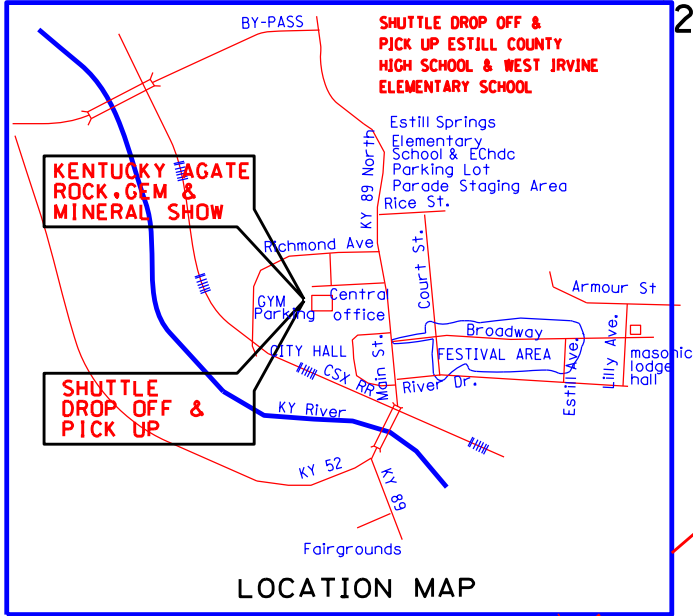

MOUNTAIN MUSHROOM FESTIVAL IRVINE, KENTUCKY 2024

Vendor's Map Welcome

The City of Irvine and the Mushroom Festival Committee hopes you enjoy your visit to our city and return to visit us. We pride ourselves in having a community with picturesque scenery, friendly people and a great mountain heritage. Thank you for sharing our 2024 festival.

AREA #1

LOCATION MAP

- OFF SITE EVENTS**
1. AGATE HUNT TUESDAY THRU THURSDAY ESTILL COUNTY FAIRGROUNDS 9:00 AM-APRIL 23, 24, and 25
 2. MASONIC LODGE PANCAKE BREAKFAST-SATURDAY MORNING-APRIL 27-LODGE HALL BROADWAY
 3. KENTUCKY AGATE ROCK, GEM & MINERAL SHOW - CENTRAL OFFICE GYM 253 MAIN ENTER AT REAR OF BUILDING-APRIL 26-APRIL 28

"Where the Bluegrass Kisses the Mountains"