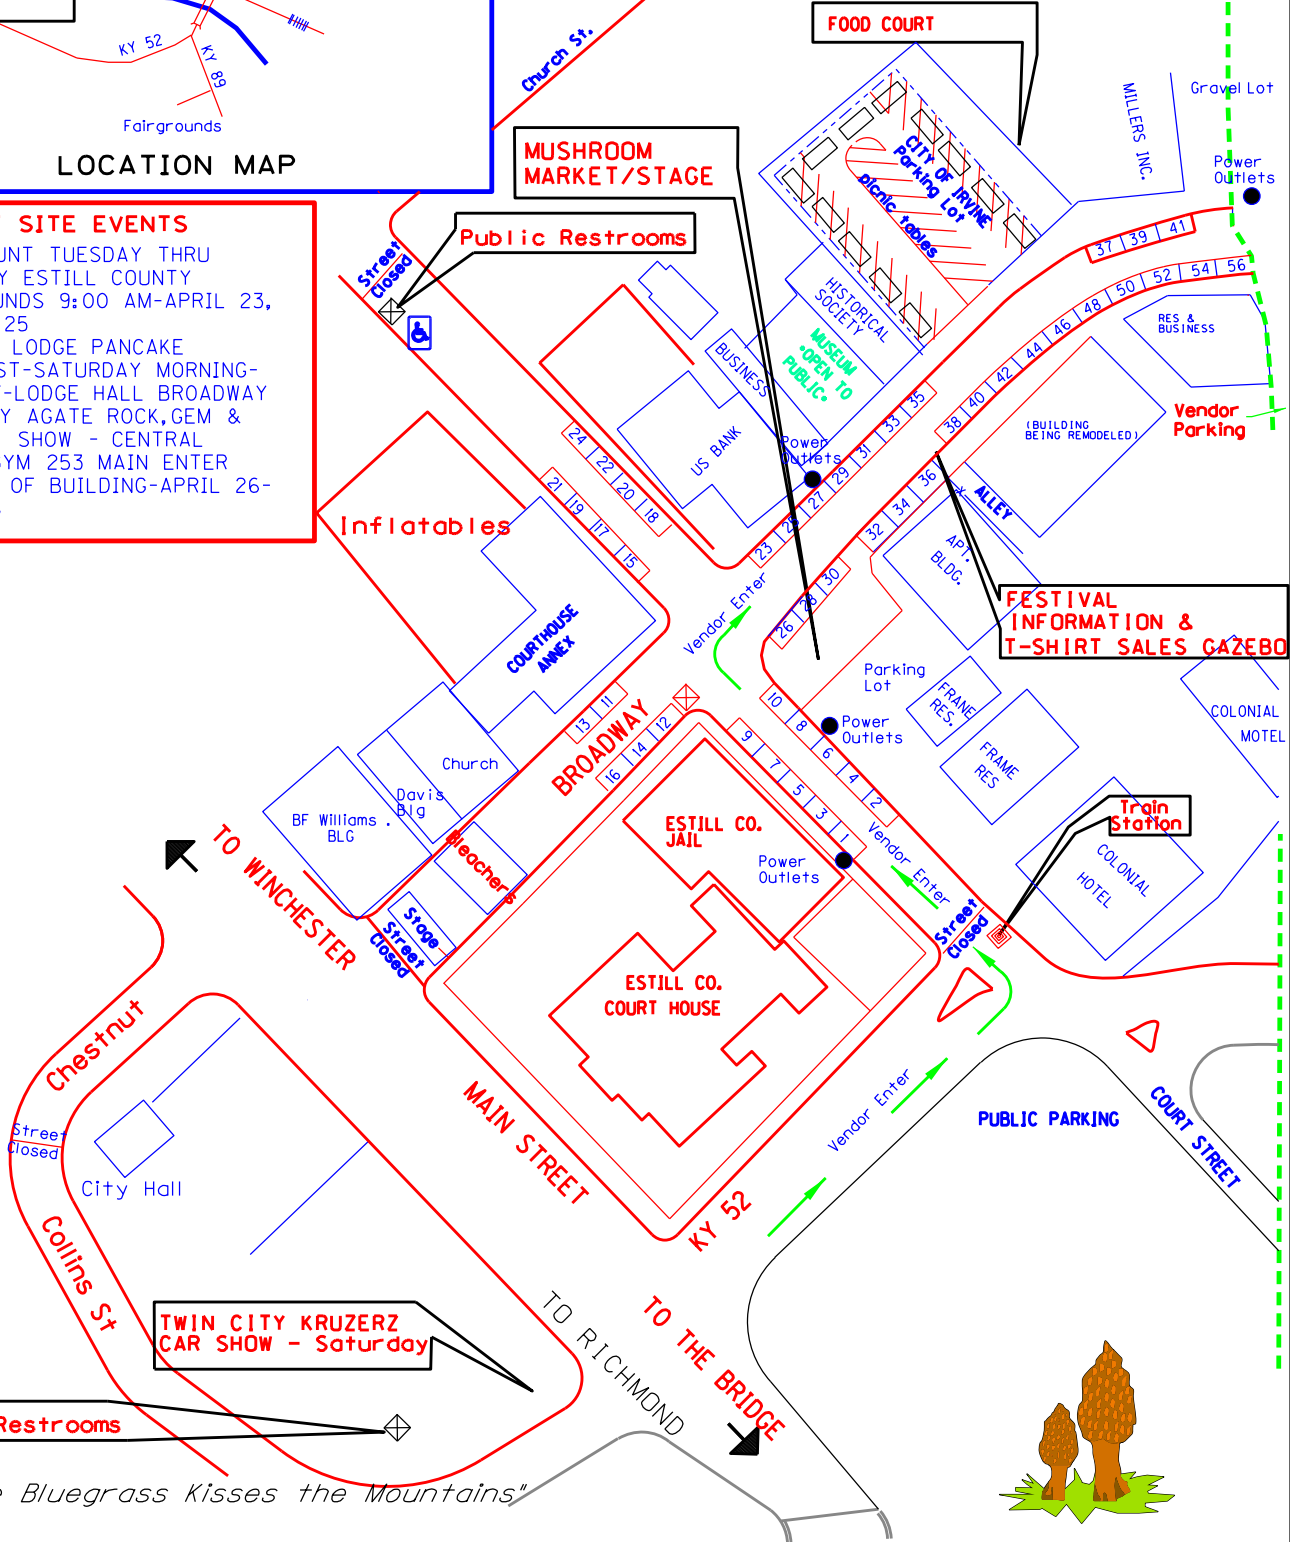

MOUNTAIN MUSHROOM FESTIVAL IRVINE, KENTUCKY 2024

Vendor's Map Welcome

The City of Irvine and the Mushroom Festival Committee hopes you enjoy your visit to our city and return to visit us. We pride ourselves in having a community with picturesque scenery, friendly people and a great mountain heritage. Thank you for sharing our 2024 festival.

AREA #1

LOCATION MAP

- OFF SITE EVENTS**
1. AGATE HUNT TUESDAY THRU THURSDAY ESTILL COUNTY FAIRGROUNDS 9:00 AM-APRIL 23, 24, and 25
 2. MASONIC LODGE PANCAKE BREAKFAST-SATURDAY MORNING-APRIL 27-LODGE HALL BROADWAY
 3. KENTUCKY AGATE ROCK, GEM & MINERAL SHOW - CENTRAL OFFICE GYM 253 MAIN ENTER AT REAR OF BUILDING-APRIL 26-APRIL 28

"Where the Bluegrass Kisses the Mountains"